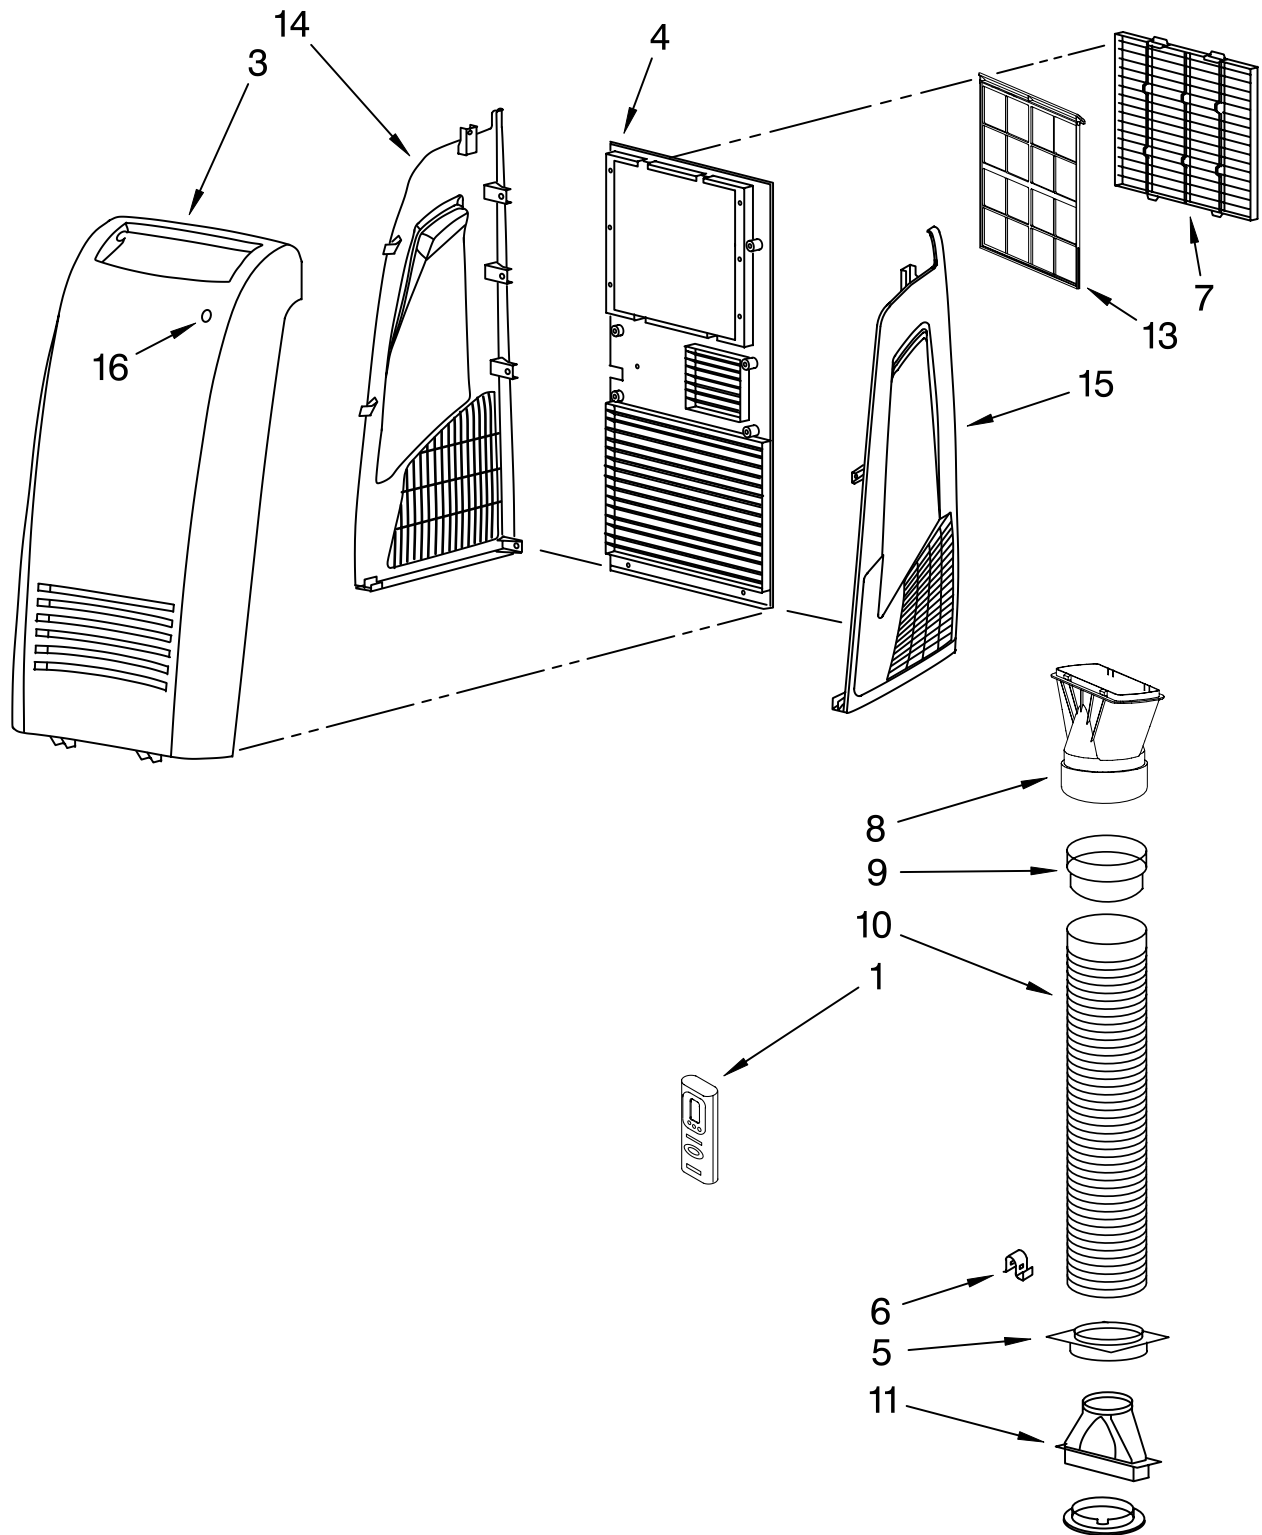

CABINET PARTS

For Model: ACPE102PS2

FOR ORDERING INFORMATION REFER TO PARTS PRICE LIST

CABINET PARTS

For Model: ACPE102PS2

Illus. No.	Part No.	DESCRIPTION
1	8215231	Control, Remote
3	8215190	Panel, Front
4	8215212	Panel, Rear
5	8215229	Connector
6	8215223	Clip
7	8215224	Grille, Air
8	8215185	Connector, Square
9	8215228	Connector
10	8215227	Exhaust Tube
11	8215230	Connector Square
13	8215222	Filter
14	8215178	Left Panel
15	8215211	Right Panel
16	8215187	Window, Remote Control

FOLLOWING PARTS NOT ILLUSTRATED

8215258 Plug, Drain Hose
8215259 Clamp, Drain Hose
8215261 Drain Hose
8215251 Window Slider Kit
8215260 Clip, Drain Hose
8209726 Screw
8215231 Remote